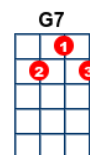

# I Walk The Line [C]

key:C, artist:Johnny Cash writer:Johnny Cash

**Intro on p2**

Johnny Cash - <https://www.youtube.com/watch?v=ZstQwTpaIIQ>  
Capo on 2

[C] I keep a [G7] close watch on this heart of [C] mine  
[C] I keep my [G7] eyes wide open all the [C] time  
[C] I keep the [F] ends out for the tie that [C] binds  
[C] Because you're [G7] mine, I walk the [C] line

[C] I find it [G7] very, very easy to be [C] true  
[C] I find my [G7] self alone when each day is [C] through  
[C] Yes, I'll [F] admit that I'm a fool for [C] you  
[C] Because you're [G7] mine, I walk the [C] line

[C] As sure as [G7] night is dark and day is [C] light  
[C] I keep you [G7] on my mind both day and [C] night  
[C] And happi[F]ness I've known proves that it's [C] right  
[C] Because you're [G7] mine, I walk the [C] line

[C] You've got a [G7] way to keep me on your [C] side  
[C] You give me [G7] cause for love that I can't [C] hide  
[C] For you I [F] know I'd even try to turn the [C] tide  
[C] Because you're [G7] mine, I walk the [C] line