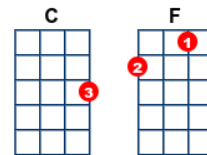

# I Walk The Line [C]

key:C, artist:Johnny Cash writer:Johnny Cash

**Intro on p2**

Johnny Cash - <https://www.youtube.com/watch?v=ZstQwTpaIIQ>  
Capo on 2

[C] I keep a [G7] close watch on this heart of [C] mine  
[C] I keep my [G7] eyes wide open all the [C] time  
[C] I keep the [F] ends out for the tie that [C] binds  
[C] Because you're [G7] mine, I walk the [C] line

[C] I find it [G7] very, very easy to be [C] true  
[C] I find my [G7] self alone when each day is [C] through  
[C] Yes, I'll [F] admit that I'm a fool for [C] you  
[C] Because you're [G7] mine, I walk the [C] line

[C] As sure as [G7] night is dark and day is [C] light  
[C] I keep you [G7] on my mind both day and [C] night  
[C] And happi[F]ness I've known proves that it's [C] right  
[C] Because you're [G7] mine, I walk the [C] line

[C] You've got a [G7] way to keep me on your [C] side  
[C] You give me [G7] cause for love that I can't [C] hide  
[C] For you I [F] know I'd even try to turn the [C] tide  
[C] Because you're [G7] mine, I walk the [C] line