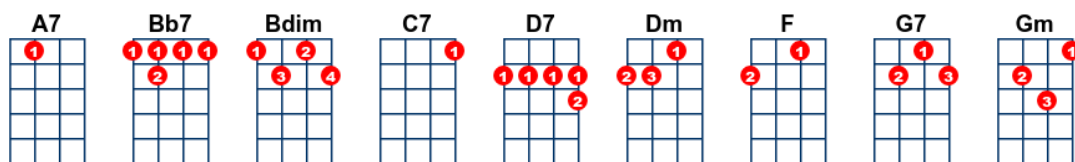

# Shine On Harvest Moon

artist: Leon Redbone writer: Nora Bayes and Jack Norworth

<https://www.youtube.com/watch?v=DBSSpDOJIeU> Capo fret 2

*Thanks to Christopher Baily for the Verse*

The [Dm] night was mighty [A7] dark so you could [Dm] hardly see, [Gm]  
For [Dm] the moon re-[Bb7]fused to [A7] shine.  
[Dm] Couple sitting [A7] underneath a [Dm] willow tree,  
For [C7] love they [Bdim] did [C7] pine,  
[C7] Little maid was kinda 'fraid of darkness, So she [F] said, "I guess I'll go."  
[G7] Boy began to [C7] sigh, [G7] looked up at the [C7] sky,  
[C7] Told the moon his [G7] little tale of [C7] woe [A7]

[D7] Shine on,  
shine on harvest [G7] moon  
[G7] Up in the sky  
[C7] I ain't had no loving  
since [F] January  
[F] February, June or July  
[D7] Snow time  
[D7] ain't no time  
to [G7] sit outside and spoon  
[C7] Shine on  
shine on harvest [F] moon  
for [Bb7] me and my [F] gal

Instrumental verse plus Kazoo!!

[D7] Shine on  
shine on harvest [G7] moon  
[G7] Up in the sky  
[C7] I ain't had no loving  
since [F] January  
[F] February, June or July  
[D7] Snow time  
[D7] ain't no time  
to [G7] sit outside and spoon  
[C7] Shine on  
shine on harvest [F] moon  
for [Bb7] me and my [F] gal