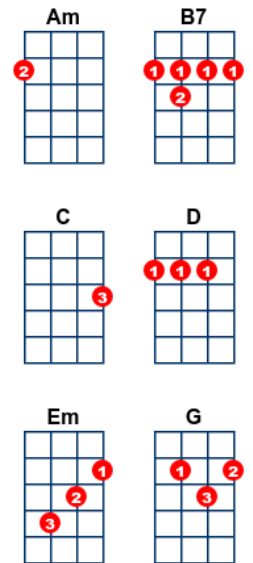

Take It To The Limit

key:Em, artist:Eagles writer:Randy Meisner, Don Henley, Glenn Frey

<https://www.youtube.com/watch?v=Ci7fcqnfR04> Capo 2

Thanks to Dave Bennett

[G] [C] [G] [G] [C] [G] [D] [C]

All **[G]** alone at the end of the **[C]** evening
And the **[G]** bright lights have faded to **[C]** blue
I was **[G]** thinking 'bout a **[B7]** woman who might have
[Em] Loved me and I never **[D]** knew

You know I've always been a **[G]** dreamer
(spent my life **[C]** running round)
And it's so hard to **[G]** change
(can't seem to **[C]** settle down)

But the dreams I've seen **[Am]** lately **[C]**
Keep on **[D]** turning out and **[C]** burning out
And **[D]** turning out the **[C]** same **[D]**

So **[C]** put me on a **[G]** highway
And **[C]** show me a **[G]** sign
And **[C]** take it to the **[D]** limit one more **[G]** time **[D] [C]**

You can **[G]** spend all your time making **[C]** money
You can **[G]** spend all your love making **[C]** time
If it **[G]** all fell to **[B7]** pieces to-**[Em]** tomorrow
Would you still be **[D]** mine?

So **[C]** put me on a **[G]** highway
And **[C]** show me a **[G]** sign
And **[C]** take it to the **[D]** limit one more **[G]** time **[D]**
[C] Take it to the **[D]** limit

[C] Take it to the **[D]** limit