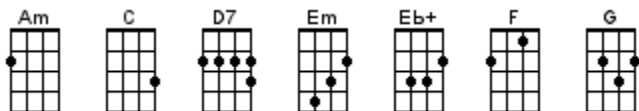

All My Loving

Lennon-McCartney 1963 (The Beatles)

< SINGING NOTE: C >

INTRO: / 1 2 3 4 / **C C C C**

LEADER: One, two, three, four, five,...

Close your **[Am]** eyes and I'll **[D7]** kiss you
To-**[G]**morrow I'll **[Em]** miss you
Re-**[C]**member I'll **[Am]** always be **[F]** true **[D7]**
And then **[Am]** while I'm a-**[D7]**way
I'll write **[G]** home every **[Em]** day
And I'll **[C]** send all my **[D7]** loving to **[G]** you **[G]**↓

I'll pre-**[Am]**tend that I'm **[D7]** kissing
The **[G]** lips I am **[Em]** missing
And **[C]** hope that my **[Am]** dreams will come **[F]** true **[D7]**
And then **[Am]** while I'm a-**[D7]**way
I'll write **[G]** home every **[Em]** day
And I'll **[C]** send all my **[D7]** loving to **[G]** you **[G]**↓