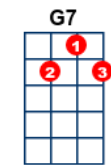

Wonderful Tonight [G]

key:G, artist:Eric Clapton writer:Eric Clapton

<https://www.youtube.com/watch?v=xI7Hd2r0LOs>

[G] It's late in the [D] evening; **Play intro melody 2 times**

[C] she's wondering what [D] clothes to wear. **Play intro 2 times**

And I say, [C] "Yes, you look ^D[D7] wonderful to [G]night."

[G] [D] [C] [D] **play melody 1 time**

[G] We go to a [D] party [C] and everyone [D] turns to see

[G] This beautiful [D] lady [C] that's walking [D] around with me.

[C] And then she [D] asks me, [G] "Do you feel all [Em] right?"

And I say, [C] "Yes, I feel ^D[D7] wonderful to [G]night." [G7]

Bridge

I feel [C] wonderful be ^D[D7]cause I see

The [G] love light in your ^D[Em] eyes.

And the [C] wonder of it ^D[D7]all

Is that you [C] just don't rea- ^D[D7]rise how much I [G] love you.

[G] [D] [C] [D] **play melody 1 time**

[G] It's time to go [D] home now [C] and I've got an [D] aching head,