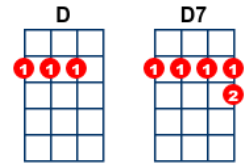

Wonderful Tonight [G]

key:G, artist:Eric Clapton writer:Eric Clapton

<https://www.youtube.com/watch?v=xI7Hd2r0LOs>

[G] It's late in the [D] evening; **Play intro melody 2 times**

[C] she's wondering what [D] clothes to wear. **Play intro 2 times**

[G] It's late in the [D] evening;

[C] she's wondering what [D] clothes to wear.

[G] She puts on her [D] make-up

[C] and brushes her [D] long blonde hair.

[C] And then she [D] asks me, [G] "Do I ^D[Bm] look all [Em] right?"

And I say, [C] "Yes, you look ^D[D7] wonderful to [G]night."

[G] [D] [C] [D] **play melody 1 time**

[G] We go to a [D] party [C] and everyone [D] turns to see

[G] This beautiful [D] lady [C] that's walking [D] around with me.

Oh my [C] darling, you were [D7] wonderful to [G]night."

[Em] [C] [D7] [G] **G D C D G play melody 1 time. Hold final G chord**