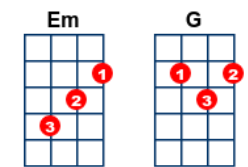

Wonderful Tonight [G]

key:G, artist:Eric Clapton writer:Eric Clapton

<https://www.youtube.com/watch?v=xI7Hd2r0LOs>

[G] It's late in the [D] evening; **Play intro melody 2 times**

[C] she's wondering what [D] clothes to wear. **Play intro 2 times**

[G] It's late in the [D] evening;

[C] she's wondering what [D] clothes to wear.

[G] She puts on her [D] make-up

[C] and brushes her [D] long blonde hair.

[C] And then she [D] asks me, [G] "Do I ^D[Bm] look all [Em] right?"

And I say, [C] "Yes, you look ^D[D7] wonderful to [G]night."

[G] [D] [C] [D] **play melody 1 time**

[G] We go to a [D] party [C] and everyone [D] turns to see

[G] This beautiful [D] lady [C] that's walking [D] around with me.

Oh my [C] darling, you were [D7] wonderful to [G]night."

[Em] [C] [D7] [G] **G D C D G play melody 1 time. Hold final G chord**