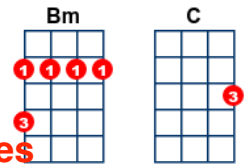

Wonderful Tonight [G]

key:G, artist:Eric Clapton writer:Eric Clapton

<https://www.youtube.com/watch?v=xI7Hd2r0LOs>

[G] It's late in the [D] evening; **Play intro melody 2 times**

[C] she's wondering what [D] clothes to wear. **Play intro 2 times**

[G] It's late in the [D] evening;

[C] she's wondering what [D] clothes to wear.

[G] She puts on her [D] make-up

[C] and brushes her [D] long blonde hair.

[C] And then she [D] asks me, [G] "Do I ^D[Bm] look all [Em] right?"

And I say, [C] "Yes, you look ^D[D7] wonderful to [G]night."

[G] [D] [C] [D] **play melody 1 time**

[G] We go to a [D] party [C] and everyone [D] turns to see

[G] This beautiful [D] lady [C] that's walking [D] around with me.

Oh my [C] darling, you were [D7] wonderful to [G]night."

[Em] [C] [D7] [G] **G D C D G play melody 1 time. Hold final G chord**