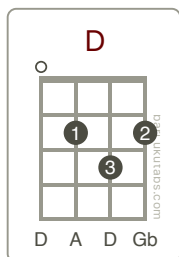

# GOD BLESS AMERICA

IRVING BERLIN

G D  
 God bless America,  
 D7 G  
 land that I love  
 G7 C G  
 Stand beside her and guide her,  
 G D7 G  
 thru the night with a light from above

D D7 G  
 From the mountains, to the prairies,  
 D D7 G G7  
 to the oceans white with foam  
 C G  
 God bless America,  
 C G D G G7  
 my home, sweet home.

C                    G  
God bless America,  
C G            D            G  
my home, sweet home.

This arrangement for the song is the author's own work and represents their interpretation of the song. You may only use this for private study, scholarship, or research. UkuTabs does not own any songs, lyrics or arrangements posted and/or printed. This arrangement was downloaded for free on UkuTabs.com.