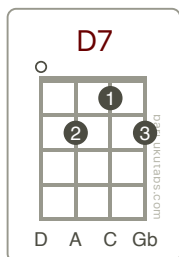

# GOD BLESS AMERICA

IRVING BERLIN

G D  
 God bless America,  
 D7 G  
 land that I love  
 G7 C G  
 Stand beside her and guide her,  
 G D7 G  
 thru the night with a light from above

D D7 G  
 From the mountains, to the prairies,  
 D D7 G G7  
 to the oceans white with foam  
 C G  
 God bless America,  
 C G D G G7  
 my home, sweet home.

C                    G  
God bless America,  
C G            D            G  
my home, sweet home.

This arrangement for the song is the author's own work and represents their interpretation of the song. You may only use this for private study, scholarship, or research. UkuTabs does not own any songs, lyrics or arrangements posted and/or printed. This arrangement was downloaded for free on UkuTabs.com.