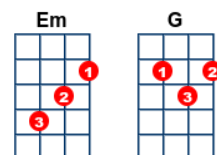

# Let It Be Me

key:G, artist:Everly Brothers , Willie Nelson writer:Gilbert Bécaud,  
Manny Curtis, Pierre Delanoë

recorded by the Everly Brothers, written by Pierre Delance and  
Gilbert Becaud

<https://www.youtube.com/watch?v=NaIpXdo4KvE> (but in G)

<https://www.youtube.com/watch?v=NDiu57xxTrc> Capo on 2nd  
fret (Willie Nelson)

[G] I bless the [D7] day I found you  
[Em] I want to [Bm] stay around you  
[C] And so I [G] beg you  
[C] Let it be [G] me

[G] So never [D7] leave me lonely  
[Em] Tell me you [Bm] love me only  
[C] And that you'll [G] always  
[C] Let it be [G] me

[C] Each time we [Bm] meet love  
[C] I find com[G]plete love  
[C] Without your [G] sweet love  
[C] What would life [B] be

[G] So never [D7] leave me lonely  
[Em] Tell me you [Bm] love me only  
[C] And that you'll [G] always  
[C] Let it be [G] me

[C] And that you'll [G] always

[C] Let it be [G] me