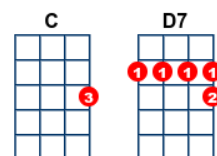

# Let It Be Me

key:G, artist:Everly Brothers , Willie Nelson writer:Gilbert Bécaud,  
Manny Curtis, Pierre Delanoë

recorded by the Everly Brothers, written by Pierre Delance and  
Gilbert Becaud

<https://www.youtube.com/watch?v=NaIpXdo4KvE> (but in G)

<https://www.youtube.com/watch?v=NDiu57xxTrc> Capo on 2nd  
fret (Willie Nelson)

[G] I bless the [D7] day I found you  
[Em] I want to [Bm] stay around you  
[C] And so I [G] beg you  
[C] Let it be [G] me

[G] So never [D7] leave me lonely  
[Em] Tell me you [Bm] love me only  
[C] And that you'll [G] always  
[C] Let it be [G] me

[C] Each time we [Bm] meet love  
[C] I find com[G]plete love  
[C] Without your [G] sweet love  
[C] What would life [B] be

[G] So never [D7] leave me lonely  
[Em] Tell me you [Bm] love me only  
[C] And that you'll [G] always  
[C] Let it be [G] me

[C] And that you'll [G] always

[C] Let it be [G] me