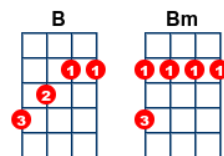

# Let It Be Me

key:G, artist:Everly Brothers , Willie Nelson writer:Gilbert Bécaud,  
Manny Curtis, Pierre Delanoë

recorded by the Everly Brothers, written by Pierre Delance and  
Gilbert Becaud

<https://www.youtube.com/watch?v=NaIpXdo4KvE> (but in G)

<https://www.youtube.com/watch?v=NDiu57xxTrc> Capo on 2nd  
fret (Willie Nelson)

[G] I bless the [D7] day I found you  
[Em] I want to [Bm] stay around you  
[C] And so I [G] beg you  
[C] Let it be [G] me

[G] So never [D7] leave me lonely  
[Em] Tell me you [Bm] love me only  
[C] And that you'll [G] always  
[C] Let it be [G] me

[C] Each time we [Bm] meet love  
[C] I find com[G]plete love  
[C] Without your [G] sweet love  
[C] What would life [B] be

[G] So never [D7] leave me lonely  
[Em] Tell me you [Bm] love me only  
[C] And that you'll [G] always  
[C] Let it be [G] me

[C] And that you'll [G] always

[C] Let it be [G] me