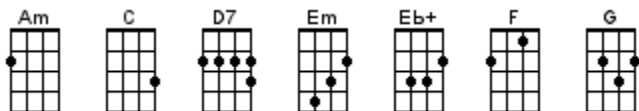

All My Loving

Lennon-McCartney 1963 (The Beatles)

< SINGING NOTE: C >

INTRO: / 1 2 3 4 /

LEADER: One, two, three, four, five,...

Close your [Am] eyes and I'll [D7] kiss you
To-[G]morrow I'll [Em] miss you
Re-[C]member I'll [Am] always be [F] true [D7]
And then [Am] while I'm a-[D7]way
I'll write [G] home every [Em] day
And I'll [C] send all my [D7] loving to [G] you [G]↓

I'll pre-[Am]tend that I'm [D7] kissing
The [G] lips I am [Em] missing
And [C] hope that my [Am] dreams will come [F] true [D7]
And then [Am] while I'm a-[D7]way
I'll write [G] home every [Em] day
And I'll [C] send all my [D7] loving to [G] you [G]↓

All my [Em] loving [Ebaug] I will send to [G] you [G]
All my [Em] loving [Ebaug] darling I'll be [G] true [G]↓

INSTRUMENTAL: < OPTIONAL >

[C] / [C] / [G] / [G] /
[D7] / [D7] / [G] / [G]↓

Close your [Am] eyes and I'll [D7] kiss you
To-[G]morrow I'll [Em] miss you
Re-[C]member I'll [Am] always be [F] true [D7]
And then [Am] while I'm a-[D7]way
I'll write [G] home every [Em] day
And I'll [C] send all my [D7] loving to [G] you [G]↓