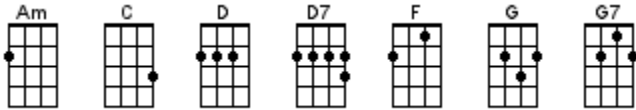

# Eight Days A Week

Lennon-McCartney 1964 (The Beatles)

**INTRO: / 1 2 3 4 /**

**[C]** ↓ ↑ ↓ ↓ / **[D7]** ↓ ↑ ↓ ↓ / **[F]** ↓ ↑ ↓ ↓ / **[C]** ↓ ↑ ↓ ↓ /

**[C]** Ooh I need your **[D]** love babe  
**[F]** Guess you know it's **[C]** true  
**[C]** Hope you need my **[D]** love babe  
**[F]** Just like I need **[C]** you

**[Am]** ↓ Hold ↓ me ↑ ↓ **[F]** ↓ Love ↓ me ↑ ↓  
**[Am]** ↓ Hold ↓ me ↑ ↓ **[D]** ↓ Love ↓ me ↑ ↓  
I **[C]** ain't got nothin' but **[D]** love babe  
**[F]** Eight days a **[C]** week

**[C]** Love you every **[D]** day girl  
**[F]** Always on my **[C]** mind  
**[C]** One thing I can **[D]** say girl  
**[F]** Love you all the **[C]** time