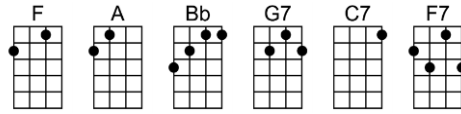

MAKE ME A PALLET ON YOUR FLOOR

4/4 1...2...1234

Intro: F A Bb G7 F C7 F F7 (4 beats each)

Bb F F7 Bb F
 I'd be more than satis-fied, if I could catch a train and ride
 F A Bb G7 F C7 F F7
 If I reach At-lanta, with no place to go, make me a pallet on your floor

Bb F F7 Bb F
 Make me a pallet on your floor, make me a pallet on your floor
 F A Bb G7
 Make it soft, make it low, so my good gal will never know
 F C7 F F7
 Make me a pallet on your floor

Interlude: First 2 lines

Bb F F7 Bb F
 These blues is everywhere I see, worried blues is everywhere I see
 F A Bb G7 F C7 F F7
 The blues is all a-round me, they're everywhere I see. Nobody's had these blues like me

Bb F F7 Bb F
 Make me a pallet on your floor, make me a pallet on your floor
 F A Bb G7
 Make it soft, make it low, so my good gal will never know
 F C7 F
 Make me a pallet on your floor

Downstrokes F \ A \ Bb \ G7 \
 Make it soft, make it low, so my good gal will never know
 Slow F C7 BbF—C7 F tremolo
 Make me a pallet on your floor