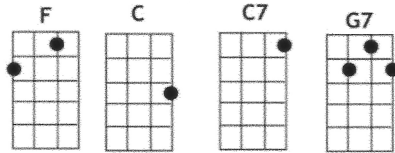

Put Your Arms Around Me Honey

~ written by Junie McCree & Albert Von Tilzer

(chord) = one strum

INTRO (F [REDACTED]) *Tempo = Peppy & Snappy* ☺

[F] Put your arms around me, honey, hold me tight

[C] Huddle up and cuddle up with all your might

Oh! Oh! Won't you roll those eyes?

[F] Eyes that I just [C7] idolize

[F] When they look at me, my heart begins to float

[C7] Then it starts a rockin' like a motor boat

[C7] Oh! Oh! [F] I never knew any [G7] one [C7] like [F] you

INSTRUMENTAL ([REDACTED])

[F] Put your arms around me, honey, hold me tight

[C] Huddle up and cuddle up with all your might

Oh! Oh! Won't you roll those eyes?

[F] Eyes that I just [C7] idolize

[F] When they look at me, my heart begins to float