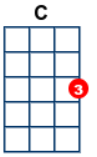

Run Rudolph Run

artist:Chuck Berry writer:Johnny Marks , Marvin Brodie

<https://www.youtube.com/watch?v=l849CulLhGQ>

Thanks to ukulelehunt.com

A | -2- | --3-3--3-3--3----- | -3-3--3-3--3----- |
E | -2- | --3-3--3-3--3----- | -3-3--3-3--3----- |
C | -3- | --4-----5--3-4-0-- | -----5--3-4-0-- |
G | --- | ----- | ----- |

A | -3-----3-----3-- | -----3-3--6-- |
E | -3-----3-----3-- | -----3-3--5-- |
C | ---5--3-4--0--0--0-- | -0-0----- |
G | ----- | ----- |

[F] Out of all the reindeers you know you're the master-[C] mind
[G7] Run, run Rudolph, Randolph ain't too far be-[C]hind

[C] Run, run Rudolph, [F] Santa's got to make it to [C] town
[F] Santa make him hurry, tell them you can take the freeway [C] down
[G7] Run, run Rudolph coz I'm reeling like a merry-go-[C]round

Said [C] Santa to the boy child, "[F] What have you been longing [C] for?"
"[F] All I want for Christmas is a rock and roll record [C] guitar"
And then a-[G7]way went Rudolph a whizzing like a shooting [C] star

[C] Run, run Rudolph, Santa's got to make it to town
[F] Santa make him hurry, tell them you can take the freeway [C] down
[G7] Run, run Rudolph, reeling like a merry-go-[C]round

Said [C] Santa to the girl child, "[F] What's the things you wants to [C] get?"
"A [F] little baby doll that can cry, sleep, drink, and [C] wet"
And then a-[G7]way went Rudolph whizzing like a Saber [C] jet