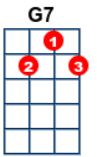

Run Rudolph Run

artist:Chuck Berry writer:Johnny Marks , Marvin Brodie

<https://www.youtube.com/watch?v=l849CulLhGQ>

Thanks to ukulelehunt.com

A | -2- | --3-3--3-3--3----- | -3-3--3-3--3----- |
E | -2- | --3-3--3-3--3----- | -3-3--3-3--3----- |
C | -3- | --4-----5--3-4-0-- | -----5--3-4-0-- |
G | --- | ----- | ----- |

A | -3-----3-----3-- | -----3-3--6-- |
E | -3-----3-----3-- | -----3-3--5-- |
C | ---5--3-4--0--0--0-- | -0-0----- |
G | ----- | ----- |

[F] Out of all the reindeers you know you're the master-[C] mind
[G7] Run, run Rudolph, Randolph ain't too far be-[C]hind

[C] Run, run Rudolph, [F] Santa's got to make it to [C] town
[F] Santa make him hurry, tell them you can take the freeway [C] down
[G7] Run, run Rudolph coz I'm reeling like a merry-go-[C]round

Said [C] Santa to the boy child, "[F] What have you been longing [C] for?"
"[F] All I want for Christmas is a rock and roll record [C] guitar"
And then a-[G7]way went Rudolph a whizzing like a shooting [C] star

[C] Run, run Rudolph, Santa's got to make it to town
[F] Santa make him hurry, tell them you can take the freeway [C] down
[G7] Run, run Rudolph, reeling like a merry-go-[C]round

[C] [F] [C] [G7] [C] [G7]

[C] Run, run Rudolph, Santa's got to make it to town
[F] Santa make him hurry, tell them you can take the freeway [C] down
[G7] Run, run Rudolph, reeling like a merry-go-[C]round

Said [C] Santa to the girl child, "[F] What's the things you wants to [C] get?"
"A [F] little baby doll that can cry, sleep, drink, and [C] wet"
And then a-[G7]way went Rudolph whizzing like a Saber [C] jet

[C] Run, run Rudolph, [F] Santa's got to make it to [C] town
[F] Santa make him hurry, tell them you can take the freeway [C] down
[G7] Run, run Rudolph coz I'm reeling like a merry-go-[C]round

[C] [F] [C]