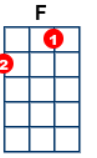

Run Rudolph Run

artist:Chuck Berry writer:Johnny Marks , Marvin Brodie

<https://www.youtube.com/watch?v=l849CulLhGQ>

Thanks to ukulelehunt.com

A | -2- | --3-3--3-3--3----- | -3-3--3-3--3----- |
E | -2- | --3-3--3-3--3----- | -3-3--3-3--3----- |
C | -3- | --4-----5--3-4-0-- | -----5--3-4-0-- |
G | --- | ----- | ----- |

A | -3-----3-----3-- | -----3-3--6-- |
E | -3-----3-----3-- | -----3-3--5-- |
C | ---5--3-4--0--0--0-- | -0-0----- |
G | ----- | ----- |

[F] Out of all the reindeers you know you're the master-[C] mind
[G7] Run, run Rudolph, Randolph ain't too far be-[C]hind

[C] Run, run Rudolph, [F] Santa's got to make it to [C] town
[F] Santa make him hurry, tell them you can take the freeway [C] down
[G7] Run, run Rudolph coz I'm reeling like a merry-go-[C]round

Said [C] Santa to the boy child, "[F] What have you been longing [C] for?"
"[F] All I want for Christmas is a rock and roll record [C] guitar"
And then a-[G7]way went Rudolph a whizzing like a shooting [C] star

[C] Run, run Rudolph, Santa's got to make it to town
[F] Santa make him hurry, tell them you can take the freeway [C] down
[G7] Run, run Rudolph, reeling like a merry-go-[C]round

[C] [F] [C] [G7] [C] [G7]

[C] Run, run Rudolph, Santa's got to make it to town
[F] Santa make him hurry, tell them you can take the freeway [C] down
[G7] Run, run Rudolph, reeling like a merry-go-[C]round

Said [C] Santa to the girl child, "[F] What's the things you wants to [C] get?"
"A [F] little baby doll that can cry, sleep, drink, and [C] wet"
And then a-[G7]way went Rudolph whizzing like a Saber [C] jet

[C] Run, run Rudolph, [F] Santa's got to make it to [C] town
[F] Santa make him hurry, tell them you can take the freeway [C] down
[G7] Run, run Rudolph coz I'm reeling like a merry-go-[C]round

[C] [F] [C]