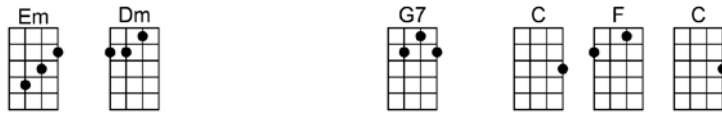

I watched the harbor lights, how could I help if tears were start - ing?

Goodbye to tender nights beside the silv-'ry sea

I longed to hold you near and kiss you just once more

But you were on the ship and I was on the shore

p.2. Harbor Lights

Now I know lonely nights, for all the while my heart is whisp-'ring

Some other harbor lights will steal your love from me

I longed to hold you near and kiss you just once more

But you were on the ship and I was on the shore

Em Dm G7 C F C
Some other harbor lights will steal your love from me

C7 F Fm C
I longed to hold you near and kiss you just once more

D7 G7 Gdim G7
But you were on the ship and I was on the shore

C G7 Dm G7 Cdim C
Now I know lonely nights, for all the while my heart is whisp-'ring