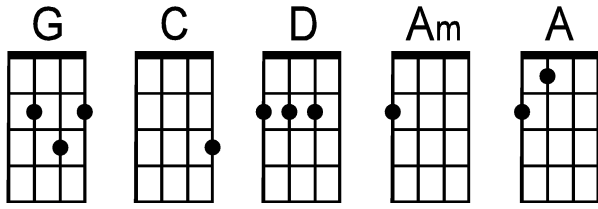

Ripple

By Robert Hunter & Jerry Garcia (1970)

Strum: d d u u d u
1 2 & - & 4 &

Intro:

Intro guitar notation for two measures. The first measure has chords G, C, and G. The second measure has chords G, C, G, D, C, and G. Fingering numbers are provided for each note.

Verse guitar notation with lyrics. Chords G, C, D, and Am are indicated above the lyrics. The lyrics are: "If my words did glow with the go-old of sun-shine and my tunes were played on the harp un-strung Would you hear my voice come thro-ugh the mu-sic? Would you hold i-it near as it were your own?"

Verse guitar notation with lyrics. Chords C, G, and D are indicated above the lyrics. The lyrics are: "It's a hand-me-down The thou-ghts are bro-ken Per-haps they're better left un-sung I don't know don't re-eally ca-re Let there be songs to fill the air" (with guitar notation for the final two notes: A-2-0, E-3).

Chorus guitar notation with lyrics. Chords Am, D, G, C, A, and D are indicated above the lyrics. The lyrics are: "Ri-ipple in still wa-a-ter Where there is no peb-ble tossed Nor wind to blow Reach out your hand if your cu-up be emp-ty If your cup is full may it be a-gain"