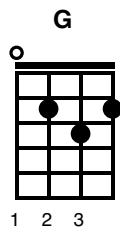

Walking in Memphis

Marc Cohn

Key of F

Intro:

F G C Am F G C
Put on my blue suede shoes and I board -ed the plane

Verse 1:

F G C Am F G C Am
Put on my blue suede shoes and I board -ed the plane

touched

F G C Am
down in the land of the Delta Blues

F G C Am
in the middle of the pouring rain

F G C Am F G C Am
W. C. Handy won't you look down over me

F G C Am F G C
yeah I got a first class ticket but I'm as blue as a boy can be

Verse 2:

F G C Am F G C Am
Saw the ghost of Elvis on Union Ave -nue followed him
F G C Am
up to the gates of Graceland
F G C Am
then I watched him walk right through
F G C Am
now security they did not see him
F G C Am
they just hovered 'round his tomb
F G C Am F ~~downstrokes~~ G
but there's a pretty little thing waitin for the King down in the
C/
Jungle Room

Bridge:

Csus4 C Csus4 C
 They've got catfish on the table they've got gospel in the air
downstrokes E7 ~~F~~ F D7 G7 ↓
 and Reverend Green be glad to see you when you haven't got a
 prayer

Verse 3:

NC F G G C C Am Am F F G G C C Am Am
 You've got a prayer in Memphis
 F G C Am F G C Am
 Now, Muriel plays piano Every Friday at the Holly -wood
 F G C Am
 And they brought me down to see her
 F G C Am F G C Am
 And they asked me if I would do a little number
 F G C Am
 And I sang with all my might
 F G C Am F ↓
 And she said "Tell me are you a Christian child?" And I said
 G C ↓
 "Ma'am I am to -night"