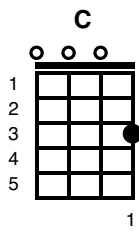

Walking in Memphis

Marc Cohn

Key of F

Intro:

F G C Am F G C
Put on my blue suede shoes and I board -ed the plane

Verse 1:

F G C Am F G C Am
Put on my blue suede shoes and I board -ed the plane

touched

F G C Am
down in the land of the Delta Blues

F G C Am
in the middle of the pouring rain

F G C Am F G C Am
W. C. Handy won't you look down over me

F G C Am F G C
yeah I got a first class ticket but I'm as blue as a boy can be

Verse 2:

F G C Am F G C Am
Saw the ghost of Elvis on Union Ave -nue followed him
F G C Am
up to the gates of Graceland
F G C Am
then I watched him walk right through
F G C Am
now security they did not see him
F G C Am
they just hovered 'round his tomb
F G C Am F ~~downstrokes~~ G
but there's a pretty little thing waitin for the King down in the
C/
Jungle Room

Bridge:

Csus4 C Csus4 C
 They've got catfish on the table they've got gospel in the air
downstrokes E7 ~~F~~ F D7 G7 ↓
 and Reverend Green be glad to see you when you haven't got a
 prayer

Verse 3:

NC F G G C C Am Am F F G G C C Am Am
 You've got a prayer in Memphis
 F G C Am F G C Am
 Now, Muriel plays piano Every Friday at the Holly -wood
 F G C Am
 And they brought me down to see her
 F G C Am F G C Am
 And they asked me if I would do a little number
 F G C Am
 And I sang with all my might
 F G C Am F ↓
 And she said "Tell me are you a Christian child?" And I said
 G C ↓
 "Ma'am I am to -night"