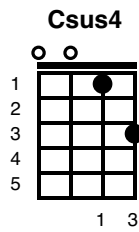

Walking in Memphis

Marc Cohn

Key of F

Intro:

F G C Am F G C
Put on my blue suede shoes and I board -ed the plane

Verse 1:

F G C Am F G C Am
Put on my blue suede shoes and I board -ed the plane

touched

F G C Am
down in the land of the Delta Blues

F G C Am
in the middle of the pouring rain

F G C Am F G C Am
W. C. Handy won't you look down over me

F G C Am F G C
yeah I got a first class ticket but I'm as blue as a boy can be

Verse 2:

F G C Am F G C Am
Saw the ghost of Elvis on Union Ave -nue followed him
F G C Am
up to the gates of Graceland
F G C Am
then I watched him walk right through
F G C Am
now security they did not see him
F G C Am
they just hovered 'round his tomb
F G C Am F ~~downstrokes~~ G
but there's a pretty little thing waitin for the King down in the
C/
Jungle Room

Bridge:

Csus4 C Csus4 C
 They've got catfish on the table they've got gospel in the air
downstrokes E7 ~~F~~ F D7 G7 ↓
 and Reverend Green be glad to see you when you haven't got a
 prayer

Verse 3:

NC F G G C C Am Am F F G G C C Am Am
 You've got a prayer in Memphis
 F G C Am F G C Am
 Now, Muriel plays piano Every Friday at the Holly -wood
 F G C Am
 And they brought me down to see her
 F G C Am F G C Am
 And they asked me if I would do a little number
 F G C Am
 And I sang with all my might
 F G C Am F ↓
 And she said "Tell me are you a Christian child?" And I said
 G C ↓
 "Ma'am I am to -night"