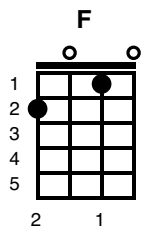

Walking in Memphis

Marc Cohn

Key of F

Intro:

F G C Am F G C
Put on my blue suede shoes and I board -ed the plane

Verse 1:

F G C Am F G C Am
Put on my blue suede shoes and I board -ed the plane

touched

F G C Am
down in the land of the Delta Blues

F G C Am
in the middle of the pouring rain

F G C Am F G C Am
W. C. Handy won't you look down over me

F G C Am F G C
yeah I got a first class ticket but I'm as blue as a boy can be

Verse 2:

F G C Am F G C Am
Saw the ghost of Elvis on Union Ave -nue followed him
F G C Am
up to the gates of Graceland
F G C Am
then I watched him walk right through
F G C Am
now security they did not see him
F G C Am
they just hovered 'round his tomb
F G C Am F ~~downstrokes~~ G
but there's a pretty little thing waitin for the King down in the
C/
Jungle Room

Bridge:

Csus4 C Csus4 C
 They've got catfish on the table they've got gospel in the air
downstrokes E7 ~~F~~ F D7 G7 ↓
 and Reverend Green be glad to see you when you haven't got a
 prayer

Verse 3:

NC F G G C C Am Am F F G G C C Am Am
 You've got a prayer in Memphis
 F G C Am F G C Am
 Now, Muriel plays piano Every Friday at the Holly -wood
 F G C Am
 And they brought me down to see her
 F G C Am F G C Am
 And they asked me if I would do a little number
 F G C Am
 And I sang with all my might
 F G C Am F ↓
 And she said "Tell me are you a Christian child?" And I said
 G C ↓
 "Ma'am I am to -night"