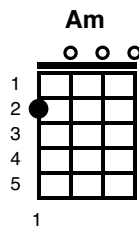

Walking in Memphis

Marc Cohn

Key of F

Intro:

F G C Am F G C
Put on my blue suede shoes and I board -ed the plane

Verse 1:

F G C Am F G C Am
Put on my blue suede shoes and I board -ed the plane

touched

F G C Am
down in the land of the Delta Blues

F G C Am
in the middle of the pouring rain

F G C Am F G C Am
W. C. Handy won't you look down over me

F G C Am F G C
yeah I got a first class ticket but I'm as blue as a boy can be

Verse 2:

F G C Am F G C Am
Saw the ghost of Elvis on Union Ave -nue followed him
F G C Am
up to the gates of Graceland
F G C Am
then I watched him walk right through
F G C Am
now security they did not see him
F G C Am
they just hovered 'round his tomb
F G C Am F ~~downstrokes~~ G
but there's a pretty little thing waitin for the King down in the
C/
Jungle Room

Bridge:

Csus4 C Csus4 C
 They've got catfish on the table they've got gospel in the air
downstrokes E7 ~~F~~ F D7 G7 ↓
 and Reverend Green be glad to see you when you haven't got a
 prayer

Verse 3:

NC F G G C C Am Am F F G G C C Am Am
 You've got a prayer in Memphis
 F G C Am F G C Am
 Now, Muriel plays piano Every Friday at the Holly -wood
 F G C Am
 And they brought me down to see her
 F G C Am F G C Am
 And they asked me if I would do a little number
 F G C Am
 And I sang with all my might
 F G C Am F ↓
 And she said "Tell me are you a Christian child?" And I said
 G C ↓
 "Ma'am I am to -night"