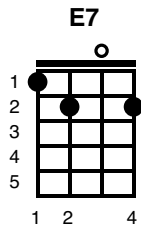

Walking in Memphis

Marc Cohn

Key of F

Intro:

F G C Am F G C
Put on my blue suede shoes and I board -ed the plane

Verse 1:

F G C Am F G C Am
Put on my blue suede shoes and I board -ed the plane

touched

F G C Am
down in the land of the Delta Blues

F G C Am
in the middle of the pouring rain

F G C Am F G C Am
W. C. Handy won't you look down over me

F G C Am F G C
yeah I got a first class ticket but I'm as blue as a boy can be

Verse 2:

F G C Am F G C Am
Saw the ghost of Elvis on Union Ave -nue followed him
F G C Am
up to the gates of Graceland
F G C Am
then I watched him walk right through
F G C Am
now security they did not see him
F G C Am
they just hovered 'round his tomb
F G C Am F ~~downstrokes~~ G
but there's a pretty little thing waitin for the King down in the
C/
Jungle Room

Bridge:

Csus4 C Csus4 C
 They've got catfish on the table they've got gospel in the air
downstrokes E7 ~~F~~ F D7 G7 ↓
 and Reverend Green be glad to see you when you haven't got a
 prayer

Verse 3:

NC F G G C C Am Am F F G G C C Am Am
 You've got a prayer in Memphis
 F G C Am F G C Am
 Now, Muriel plays piano Every Friday at the Holly -wood
 F G C Am
 And they brought me down to see her
 F G C Am F G C Am
 And they asked me if I would do a little number
 F G C Am
 And I sang with all my might
 F G C Am F ↓
 And she said "Tell me are you a Christian child?" And I said
 G C ↓
 "Ma'am I am to -night"