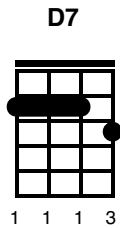

Walking in Memphis

Marc Cohn

Key of F

Intro:

F G C Am F G C
Put on my blue suede shoes and I board -ed the plane

Verse 1:

F G C Am F G C Am
Put on my blue suede shoes and I board -ed the plane

touched

F G C Am
down in the land of the Delta Blues

F G C Am
in the middle of the pouring rain

F G C Am F G C Am
W. C. Handy won't you look down over me

F G C Am F G C
yeah I got a first class ticket but I'm as blue as a boy can be

Bridge:

Csus4 C Csus4 C
 They've got catfish on the table they've got gospel in the air
downstrokes E7 ~~F~~ F D7 G7 ↓
 and Reverend Green be glad to see you when you haven't got a
 prayer

Verse 3:

NC F G G C C Am Am F F G G C C Am Am
 You've got a prayer in Memphis
 F G C Am F G C Am
 Now, Muriel plays piano Every Friday at the Holly -wood
 F G C Am
 And they brought me down to see her
 F G C Am F G C Am
 And they asked me if I would do a little number
 F G C Am
 And I sang with all my might
 F G C Am F ↓
 And she said "Tell me are you a Christian child?" And I said
 G C ↓
 "Ma'am I am to -night"