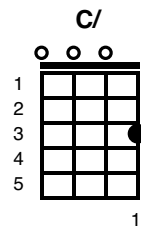

Walking in Memphis

Marc Cohn

Key of F

Intro:

F G C Am F G C
Put on my blue suede shoes and I board -ed the plane

Verse 1:

F G C Am F G C Am
Put on my blue suede shoes and I board -ed the plane

touched

F G C Am
down in the land of the Delta Blues

F G C Am
in the middle of the pouring rain

F G C Am F G C Am
W. C. Handy won't you look down over me

F G C Am F G C
yeah I got a first class ticket but I'm as blue as a boy can be

Verse 2:

F G C Am F G C Am
Saw the ghost of Elvis on Union Ave -nue followed him
F G C Am
up to the gates of Graceland
F G C Am
then I watched him walk right through
F G C Am
now security they did not see him
F G C Am
they just hovered 'round his tomb
F G C Am F ~~downstrokes~~ G
but there's a pretty little thing waitin for the King down in the
C/
Jungle Room

Bridge:

Csus4 C Csus4 C
 They've got catfish on the table they've got gospel in the air
downstrokes E7 ~~F~~ F D7 G7 ↓
 and Reverend Green be glad to see you when you haven't got a
 prayer

Verse 3:

NC F G G C C Am Am F F G G C C Am Am
 You've got a prayer in Memphis
 F G C Am F G C Am
 Now, Muriel plays piano Every Friday at the Holly -wood
 F G C Am
 And they brought me down to see her
 F G C Am F G C Am
 And they asked me if I would do a little number
 F G C Am
 And I sang with all my might
 F G C Am F ↓
 And she said "Tell me are you a Christian child?" And I said
 G C ↓
 "Ma'am I am to -night"