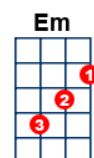

# Blueberry Hill

artist:Fats Domino , writer:Vincent Rose, Larry Stock and Al Lewis

Fats Domino: <https://www.youtube.com/watch?v=ts1qTynO1zg> Capo in 2nd fret

Intro:

But [B7] all of those [Em] vows we [B7] made [Em]  
Were [B7] never to [Em] be [G7]

[NC] I found my [F] thrill  
On Blueberry [C] Hill  
On Blueberry [G7] Hill  
Where I found [C] you [F] [C] (stop)

The moon stood [F] still  
On Blueberry [C] Hill  
And lingered [G7] until  
My dreams came [C] true [F] [C]

The [G] wind in the [C] willow played  
Love's [G7] sweet melo[C]dy  
But [B7] all of those [Em] vows we [B7] made [Em]  
Were [B7] never to [E7] be [G7] (stop)

[NC] Tho' we're a[F]part  
You're part of me [C] still [Cmaj7] [C7]  
For you were my [G7] thrill  
On BlueBerry [C] Hill

The [G] wind in the [C] willow played  
Love's [G7] sweet melo[C]dy  
But [B7] all of those [Em] vows we [B7] made [Em]  
Were [B7] never to [E7] be [G7] (stop)

[NC] Tho' we're a[F]part  
You're part of me [C] still [Cmaj7] [C7]  
For you were my [G7] thrill on BlueBerry [C] Hill (\* 2 slowing)