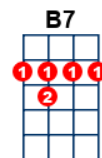

# Blueberry Hill

artist:Fats Domino , writer:Vincent Rose, Larry Stock and Al Lewis

Fats Domino: <https://www.youtube.com/watch?v=ts1qTynO1zg> Capo in 2nd fret

Intro:

But [B7] all of those [Em] vows we [B7] made [Em]  
Were [B7] never to [Em] be [G7]

[NC] I found my [F] thrill  
On Blueberry [C] Hill  
On Blueberry [G7] Hill  
Where I found [C] you [F] [C] (stop)

The moon stood [F] still  
On Blueberry [C] Hill  
And lingered [G7] until  
My dreams came [C] true [F] [C]

The [G] wind in the [C] willow played  
Love's [G7] sweet melo[C]dy  
But [B7] all of those [Em] vows we [B7] made [Em]  
Were [B7] never to [E7] be [G7] (stop)

[NC] Tho' we're a[F]part  
You're part of me [C] still [Cmaj7] [C7]  
For you were my [G7] thrill  
On BlueBerry [C] Hill

The [G] wind in the [C] willow played  
Love's [G7] sweet melo[C]dy  
But [B7] all of those [Em] vows we [B7] made [Em]  
Were [B7] never to [E7] be [G7] (stop)

[NC] Tho' we're a[F]part  
You're part of me [C] still [Cmaj7] [C7]  
For you were my [G7] thrill on BlueBerry [C] Hill (\* 2 slowing)