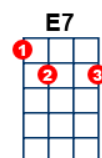

# Blueberry Hill

artist:Fats Domino , writer:Vincent Rose, Larry Stock and Al Lewis

Fats Domino: <https://www.youtube.com/watch?v=ts1qTynO1zg> Capo in 2nd fret

Intro:

But [B7] all of those [Em] vows we [B7] made [Em]  
Were [B7] never to [Em] be [G7]

[NC] I found my [F] thrill  
On Blueberry [C] Hill  
On Blueberry [G7] Hill  
Where I found [C] you [F] [C] (stop)

The moon stood [F] still  
On Blueberry [C] Hill  
And lingered [G7] until  
My dreams came [C] true [F] [C]

The [G] wind in the [C] willow played  
Love's [G7] sweet melo[C]dy  
But [B7] all of those [Em] vows we [B7] made [Em]  
Were [B7] never to [E7] be [G7] (stop)

[NC] Tho' we're a[F]part  
You're part of me [C] still [Cmaj7] [C7]  
For you were my [G7] thrill  
On BlueBerry [C] Hill

The [G] wind in the [C] willow played  
Love's [G7] sweet melo[C]dy  
But [B7] all of those [Em] vows we [B7] made [Em]  
Were [B7] never to [E7] be [G7] (stop)

[NC] Tho' we're a[F]part  
You're part of me [C] still [Cmaj7] [C7]  
For you were my [G7] thrill on BlueBerry [C] Hill (\* 2 slowing)