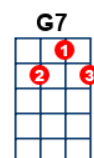

# Blueberry Hill

artist:Fats Domino , writer:Vincent Rose, Larry Stock and Al Lewis

Fats Domino: <https://www.youtube.com/watch?v=ts1qTynO1zg> Capo in 2nd fret

Intro:

But [B7] all of those [Em] vows we [B7] made [Em]  
Were [B7] never to [Em] be [G7]

[NC] I found my [F] thrill  
On Blueberry [C] Hill  
On Blueberry [G7] Hill  
Where I found [C] you [F] [C] (stop)

The moon stood [F] still  
On Blueberry [C] Hill  
And lingered [G7] until  
My dreams came [C] true [F] [C]

The [G] wind in the [C] willow played  
Love's [G7] sweet melo[C]dy  
But [B7] all of those [Em] vows we [B7] made [Em]  
Were [B7] never to [E7] be [G7] (stop)

[NC] Tho' we're a[F]part  
You're part of me [C] still [Cmaj7] [C7]  
For you were my [G7] thrill  
On BlueBerry [C] Hill

The [G] wind in the [C] willow played  
Love's [G7] sweet melo[C]dy  
But [B7] all of those [Em] vows we [B7] made [Em]  
Were [B7] never to [E7] be [G7] (stop)

[NC] Tho' we're a[F]part  
You're part of me [C] still [Cmaj7] [C7]  
For you were my [G7] thrill on BlueBerry [C] Hill (\* 2 slowing)