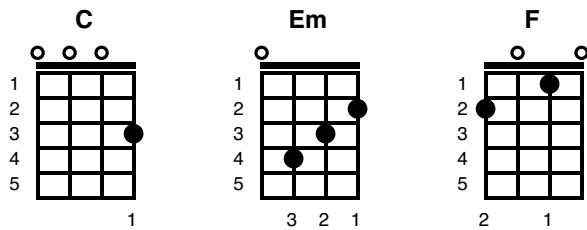

# The Weight

Robbie Robertson

Key of C

### Verse 1:

C                    Em                    F                    C  
 I pulled in to Nazareth was feeling 'bout half past dead  
 C                    Em                    F                    C  
 I just need some place where I can lay my head  
 C                    Em                    F                    C  
 Hey mister can you tell me where a man might find a bed  
 C                    Em                    F                    F~~x~~  
 He just grinned and shook my hand no was all he said