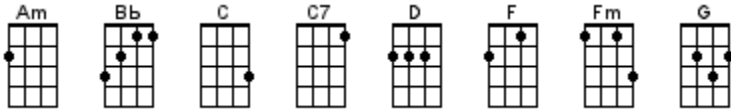

In My Life

Lennon-McCartney 1965 (The Beatles)

INTRO: / 1 2 3 4 /

	[C]		[G]		[C]		[G]
A	---3-----		-2-----		---3-----		-2-----
E	-0-----0-1-3-		-3-----		-0-----0-1-3-		-3-----
C	-0-----		-2-----		-0-----		-2-----
G	-----		-0-----		-----		-0-----

There are [C] places [G] I'll re-[Am]member [C7]
All my [F] li-i-i-[Fm]ife though [C] some have changed
Some for-[C]ever [G] not for [Am] better [C7]
Some have [F] go-o-o-[Fm]one and [C] some remain

All these [Am] places had their [F] moments
With [Bb] lovers and friends, I [C] still can recall
Some are [Am] dead and some are [D] living
In [Fm] my-y-y-y life, I've [C] loved them all

	[C]		[G]	
A	---3-----		-2-----	
E	-0-----0-1-3-		-3-----	
C	-0-----		-2-----	
G	-----		-0-----	

In **[Fm]**↓ my-y-y-y life, I'll **[C]**↓ love you more

	[C]		[G]		[C] ↓
A	---3-----		-2-----		-3
E	-0-----0-1-3-		-3-----		-0
C	-0-----		-2-----		-0
G	-----		-0-----		-0