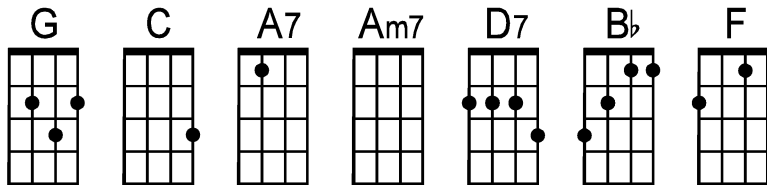

Here Comes the Sun (key of G)

by George Harrison

To play in the original key, capo the 2nd fret

Intro:

G | C | D7 | G | C | D7 |

A 2 0 2 | 2 0 . . | 0 . . . | 2 0 2 | 2 0 . . | 0 . . . |

E 3 3 | 3 0 3 | 3 0 2 0 2 3 | 3 3 | 3 0 2 0 | 3 0 3 2

C

G

G | ^{A-2-0-2}_{E-3} | C | A7 | G |

Here comes the sun (do-do doo doo), Here comes the sun and I say, It's all right

C\ G\ Am7\ | G\ D7 . |

A 0 0 | 0 0 | 0 0 | 0 0 |

E 3 3 | 3 3 | 3 3 | 3 2 0 |

C 4 2 | 0 2 | 0 2 | 0 2 |

G

G | C | D7 |

Little darling, it's been a long cold lone-ly winter

^{A-0}_{E-0-2-0-2-3}

G | C | D7 |

Little darling, it feels like years since it's been here

G | ^{A-2-0-2}_{E-3} | C | A7 | G |

Here comes the sun (do-do doo doo), Here comes the sun and I say, It's all right

Sun, sun, sun here it comes

* **Bb** **F** **C** \ \ | **G** . . . | **D7** \ --- --- |

Sun, sun, sun here it comes

* **Bb** **F** **C** \ \ | **G** . . . |

Sun, sun, sun here it comes

D7 . . . | . . . | . . . | . . . |