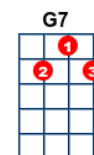

L.O.V.E.

key:C, artist:Nat King Cole writer:Bert Kaempfert, Milt Gabler

Nat King Cole: <https://www.youtube.com/watch?v=JErVP6xLZwg>

Intro: INSTRUMENTAL

[C] L is [Am7] for the way you [F] look at [G7] me
[C] L is [Am7] for the way you [F] look at [G7] me

SOLO

[C] L is [Am7] for the way you [F] look at [G7] me
[G7] O is for the only [Cmaj7] one I [Am7] see
[C7] V is very, very [F] extraordinary
[D7] E is even more than [G7] (stop) anyone that you adore can

ALL [C] Love is [Am7] all that I can [F] give to [G7] you
[G7] Love is more than just a [Cmaj7] game for [Am7] two
[C7] Two in love can make it
[F] (stop) Take my heart and [D7] please don't break it
[C] Love was [G7] made for me and [C] you.

Instrumental : SKIP

~~[C] L is [Am7] for the way you [F] look at [G7] me~~
~~[C] L is [Am7] for the way you [F] look at [G7] me~~

KAZOO

[C] L is [Am7] for the way you [F] look at [G7] me
[G7] O is for the only [Cmaj7] one I [Am7] see
[C7] V is very, very [F] extraordinary
[D7] E is even more than [G7] (stop) anyone that you adore can