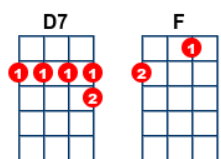

L.O.V.E.

key:C, artist:Nat King Cole writer:Bert Kaempfert, Milt Gabler

Nat King Cole: <https://www.youtube.com/watch?v=JErVP6xLZwg>

Intro: INSTRUMENTAL

[C] L is [Am7] for the way you [F] look at [G7] me
[C] L is [Am7] for the way you [F] look at [G7] me

SOLO

[C] L is [Am7] for the way you [F] look at [G7] me
[G7] O is for the only [Cmaj7] one I [Am7] see
[C7] V is very, very [F] extraordinary
[D7] E is even more than [G7] (stop) anyone that you adore can

ALL [C] Love is [Am7] all that I can [F] give to [G7] you
[G7] Love is more than just a [Cmaj7] game for [Am7] two
[C7] Two in love can make it
[F] (stop) Take my heart and [D7] please don't break it
[C] Love was [G7] made for me and [C] you.

Instrumental : SKIP

~~[C] L is [Am7] for the way you [F] look at [G7] me~~
~~[C] L is [Am7] for the way you [F] look at [G7] me~~

KAZOO

[C] L is [Am7] for the way you [F] look at [G7] me
[G7] O is for the only [Cmaj7] one I [Am7] see
[C7] V is very, very [F] extraordinary
[D7] E is even more than [G7] (stop) anyone that you adore can