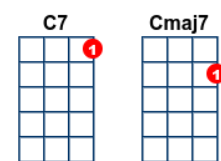

L.O.V.E.

key:C, artist:Nat King Cole writer:Bert Kaempfert, Milt Gabler

Nat King Cole: <https://www.youtube.com/watch?v=JErVP6xLZwg>

Intro: INSTRUMENTAL

[C] L is [Am7] for the way you [F] look at [G7] me
[C] L is [Am7] for the way you [F] look at [G7] me

SOLO

[C] L is [Am7] for the way you [F] look at [G7] me
[G7] O is for the only [Cmaj7] one I [Am7] see
[C7] V is very, very [F] extraordinary
[D7] E is even more than [G7] (stop) anyone that you adore can

ALL [C] Love is [Am7] all that I can [F] give to [G7] you
[G7] Love is more than just a [Cmaj7] game for [Am7] two
[C7] Two in love can make it
[F] (stop) Take my heart and [D7] please don't break it
[C] Love was [G7] made for me and [C] you.

Instrumental : SKIP

~~[C] L is [Am7] for the way you [F] look at [G7] me~~
~~[C] L is [Am7] for the way you [F] look at [G7] me~~

KAZOO

[C] L is [Am7] for the way you [F] look at [G7] me
[G7] O is for the only [Cmaj7] one I [Am7] see
[C7] V is very, very [F] extraordinary
[D7] E is even more than [G7] (stop) anyone that you adore can